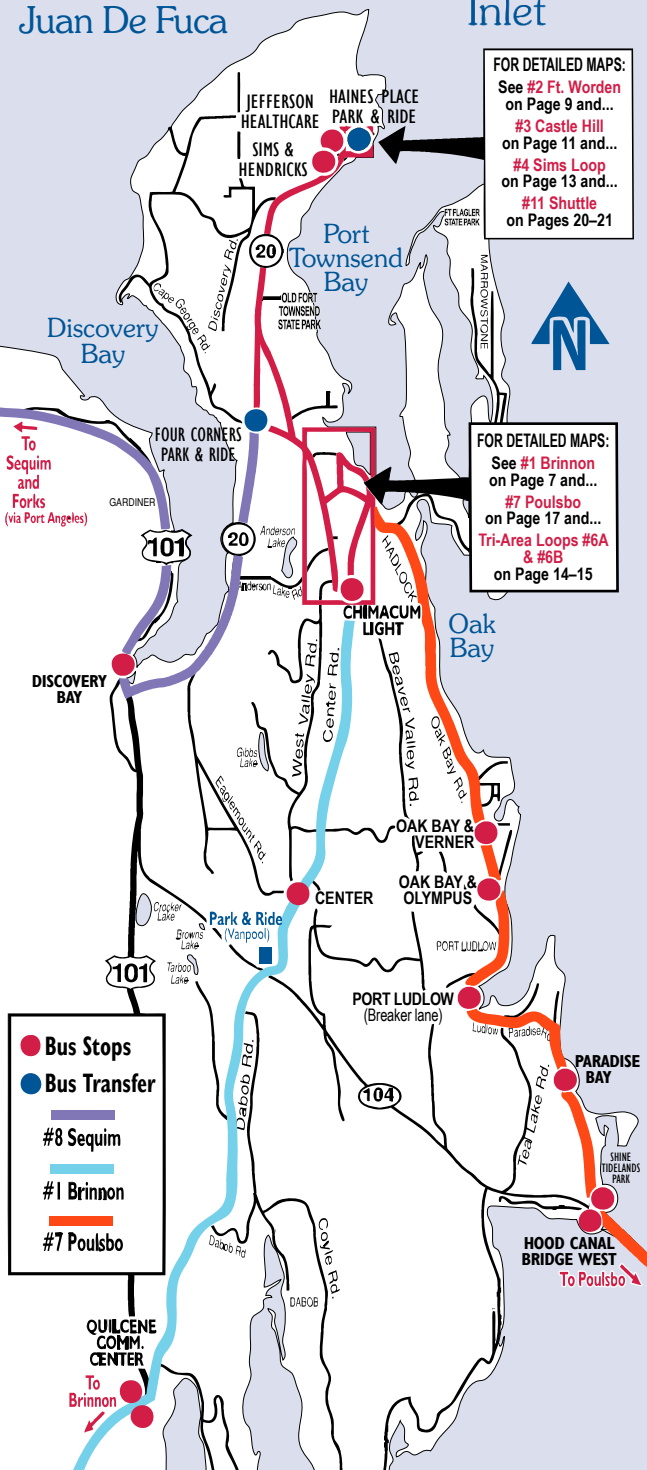

# JEFFERSON TRANSIT SYSTEM MAP

Strait of Juan De Fuca

Admiralty Inlet

FOR DETAILED MAPS:

See #2 Ft. Worden on Page 9 and...  
#3 Castle Hill on Page 11 and...  
#4 Sims Loop on Page 13 and...  
#11 Shuttle on Pages 20-21

FOR DETAILED MAPS:

See #1 Brinnon on Page 7 and...  
#7 Poulsbo on Page 17 and...  
Tri-Area Loops #6A & #6B on Page 14-15

- Bus Stops
- Bus Transfer
- #8 Sequim
- #1 Brinnon
- #7 Poulsbo