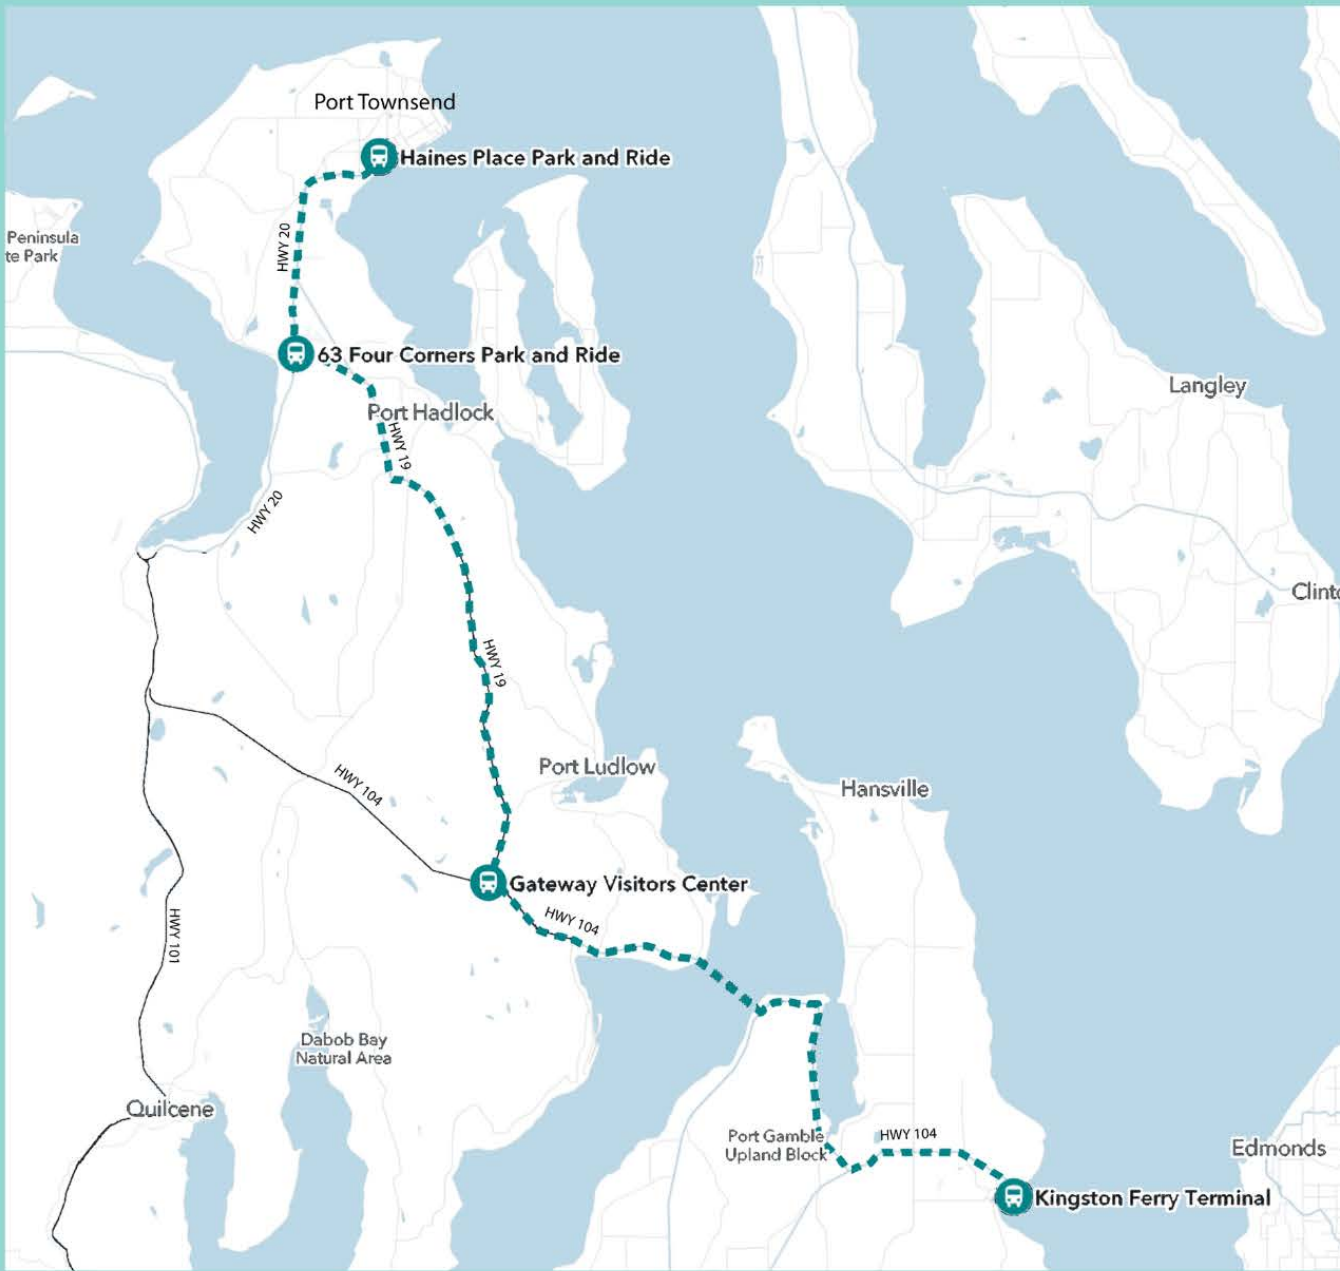

#14 Kingston Express Schedule Monday-Saturday

Port Townsend to Kingston

Stop# 057	Stop# 002	Stop# 247	Stop# 248
Haines Place Park & Ride	Four Corners Park & Ride	Gateway Visitors Center	Kingston Ferry Terminal
7:15 am	7:28 am	7:53 am	8:27 am
2:45 pm	2:58 pm	3:23 pm	3:57 pm

Kingston to Port Townsend

Stop# 248	Stop# 247	Stop# 002	Stop# 057
Kingston Ferry Terminal	Gateway Visitors Center	Four Corners Park & Ride	Haines Place Park & Ride
8:42 am	9:19 am	9:44 am	9:57 am
4:07 pm	4:44 pm	5:09 pm	5:22 pm

One Way Fares

Full Fare: $ 8.00

*Reduced Fare: $ 6.00

Seniors 60+, individuals with disabilities, & RRFP card holders qualify for reduced fare when proper ID is shown.

18 years and under: FREE

Payment Options

- Cash on the bus - Exact Change Only
- Token Transit (Download the App)

Try Digital Bus Pass with Token Transit!

Token Transit lets you ride public transit with ease and convenience. Pay with your credit, debit, or commuter benefits card, and always have your pass with you.