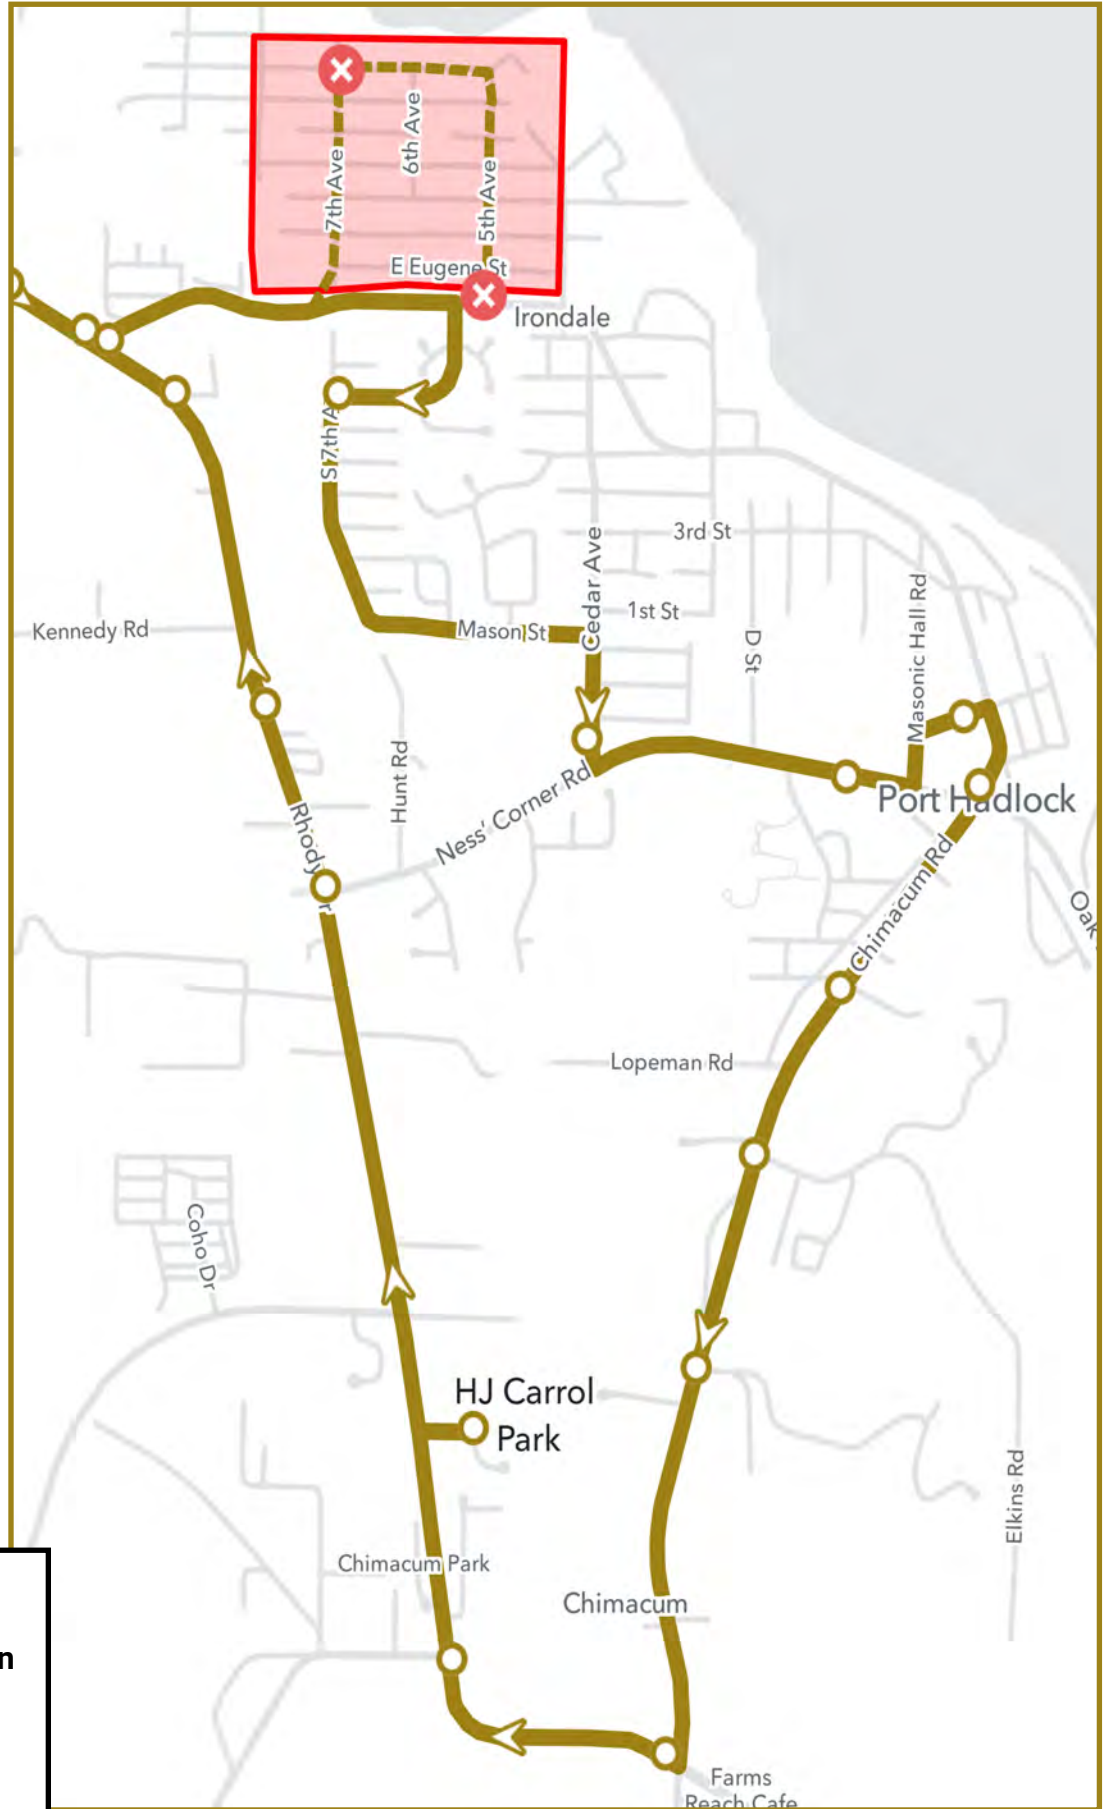

#6A Tri-Area Loop

C	HP Park & Ride
R	Sims Way / HWY 20
C	Sims Way / HWY 20
R	HWY 20
L	4 Corners Road
S	4 Corners Park & Ride
L	4 Corner Road
R	HWY 19
L	Irondale Road
R	Patison Street
L	7th Street
C	Thomas Drive
C	Mason Street
R	Cedar Street
L	Ness' Corner Road
L	Masonic Hall Road
R	Matheson Road
R	Irondale Road
C	Chimacum Road
R	Rhody Drive
L	4 Corners Road
S	4 Corner Park & Ride
R	HWY 20
L	HWY 20/Sims Way
R	19th Street
R	Landes Street
L	12th Street
L	Haines Place
S	HP Park & Ride

	No Service
	#6B Route Deviation
	#6B Route
	Stop not Serviced