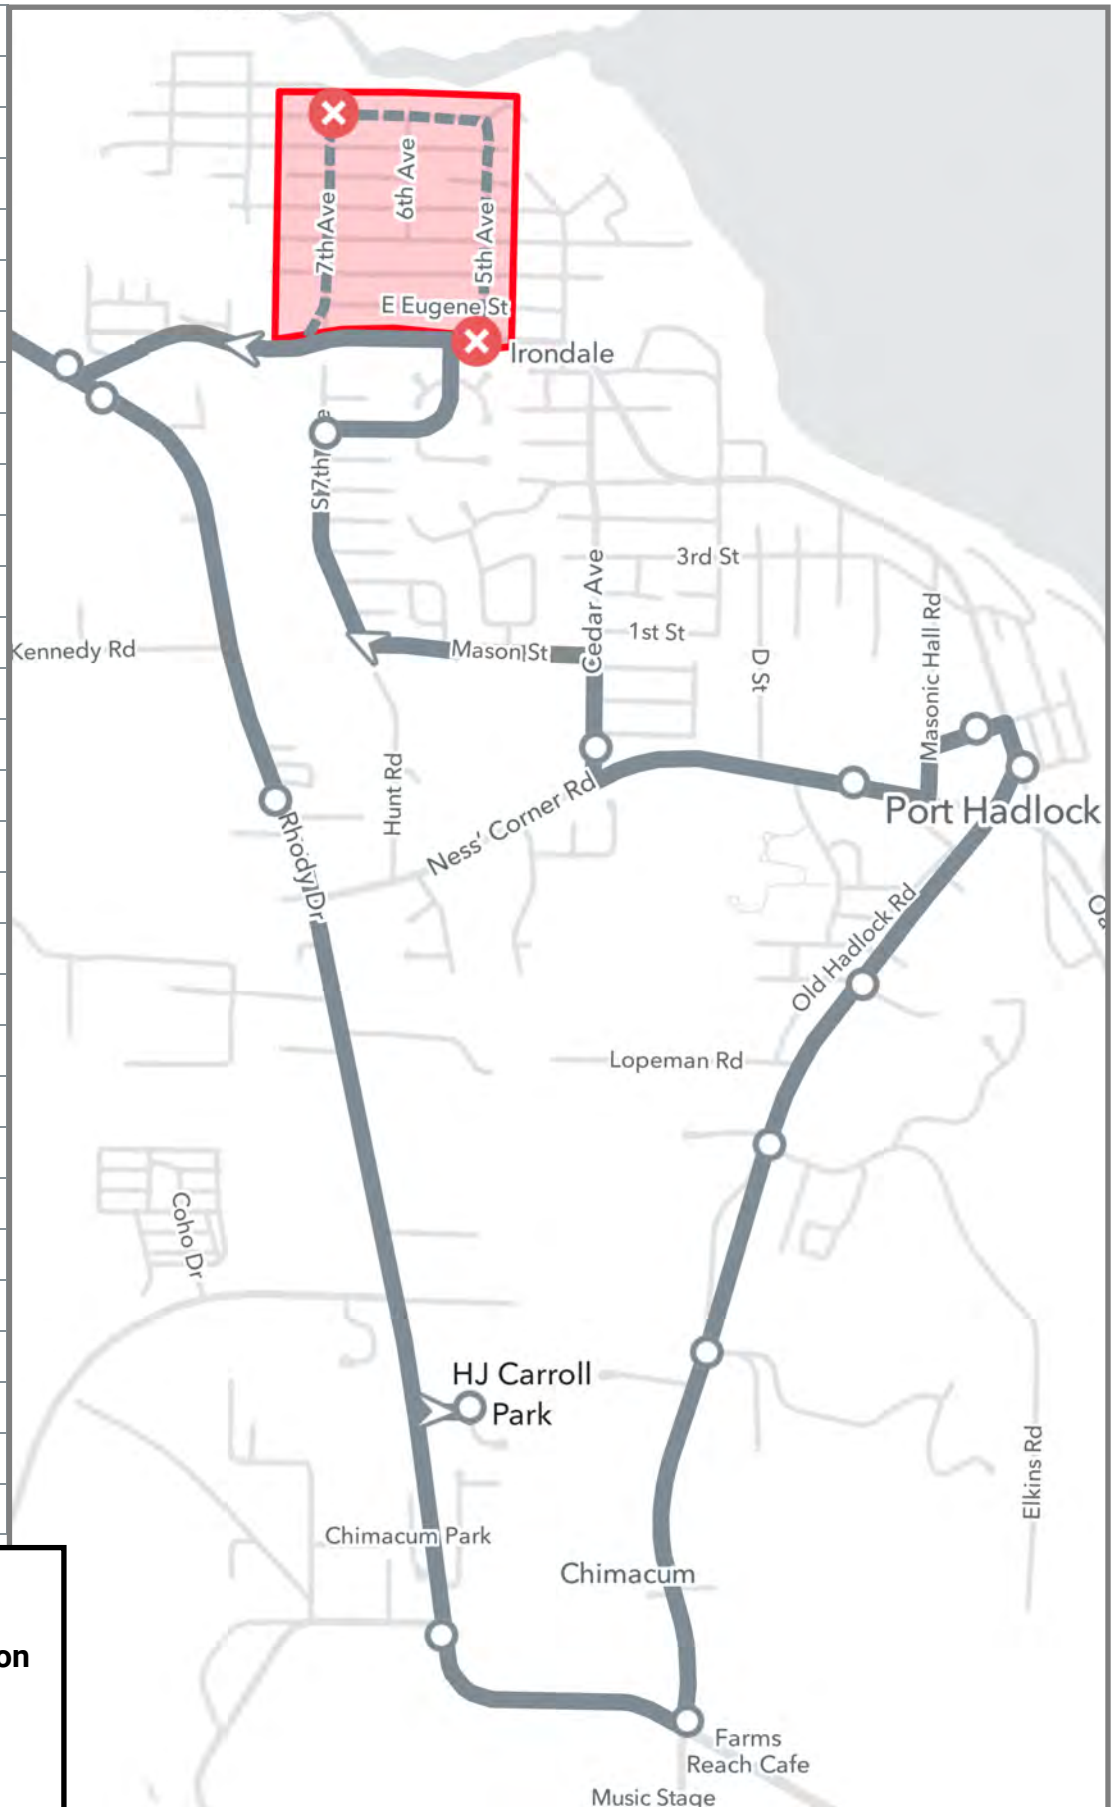

#6B Tri-Area Loop

C	HP Park & Ride
R	Sims Way / HWY 20
C	Sims Way / HWY 20
R	HWY 20
L	4 Corners Road
S	4 Corners Park & Ride
L	4 Corner Road
R	HWY 19
C	Rhody Drive
L	Chimacum Road
C	Irondale Road
L	Matheson Road
L	Masonic Hall Road
R	Ness' Corner Road
R	Cedar Street
L	Mason Street
C	Thomas Drive
C	7th Avenue
R	Patison Street
L	Irondale Road
R	Rhody Drive
L	4 Corners Road
S	4 Corner Park & Ride
R	HWY 20
L	HWY 20/Sims Way
R	19th Street
R	Landes Street
L	12th Street
L	Haines Place
S	HP Park & Ride

	No Service
	#6B Route Deviation
	#6B Route
	Stop not Serviced