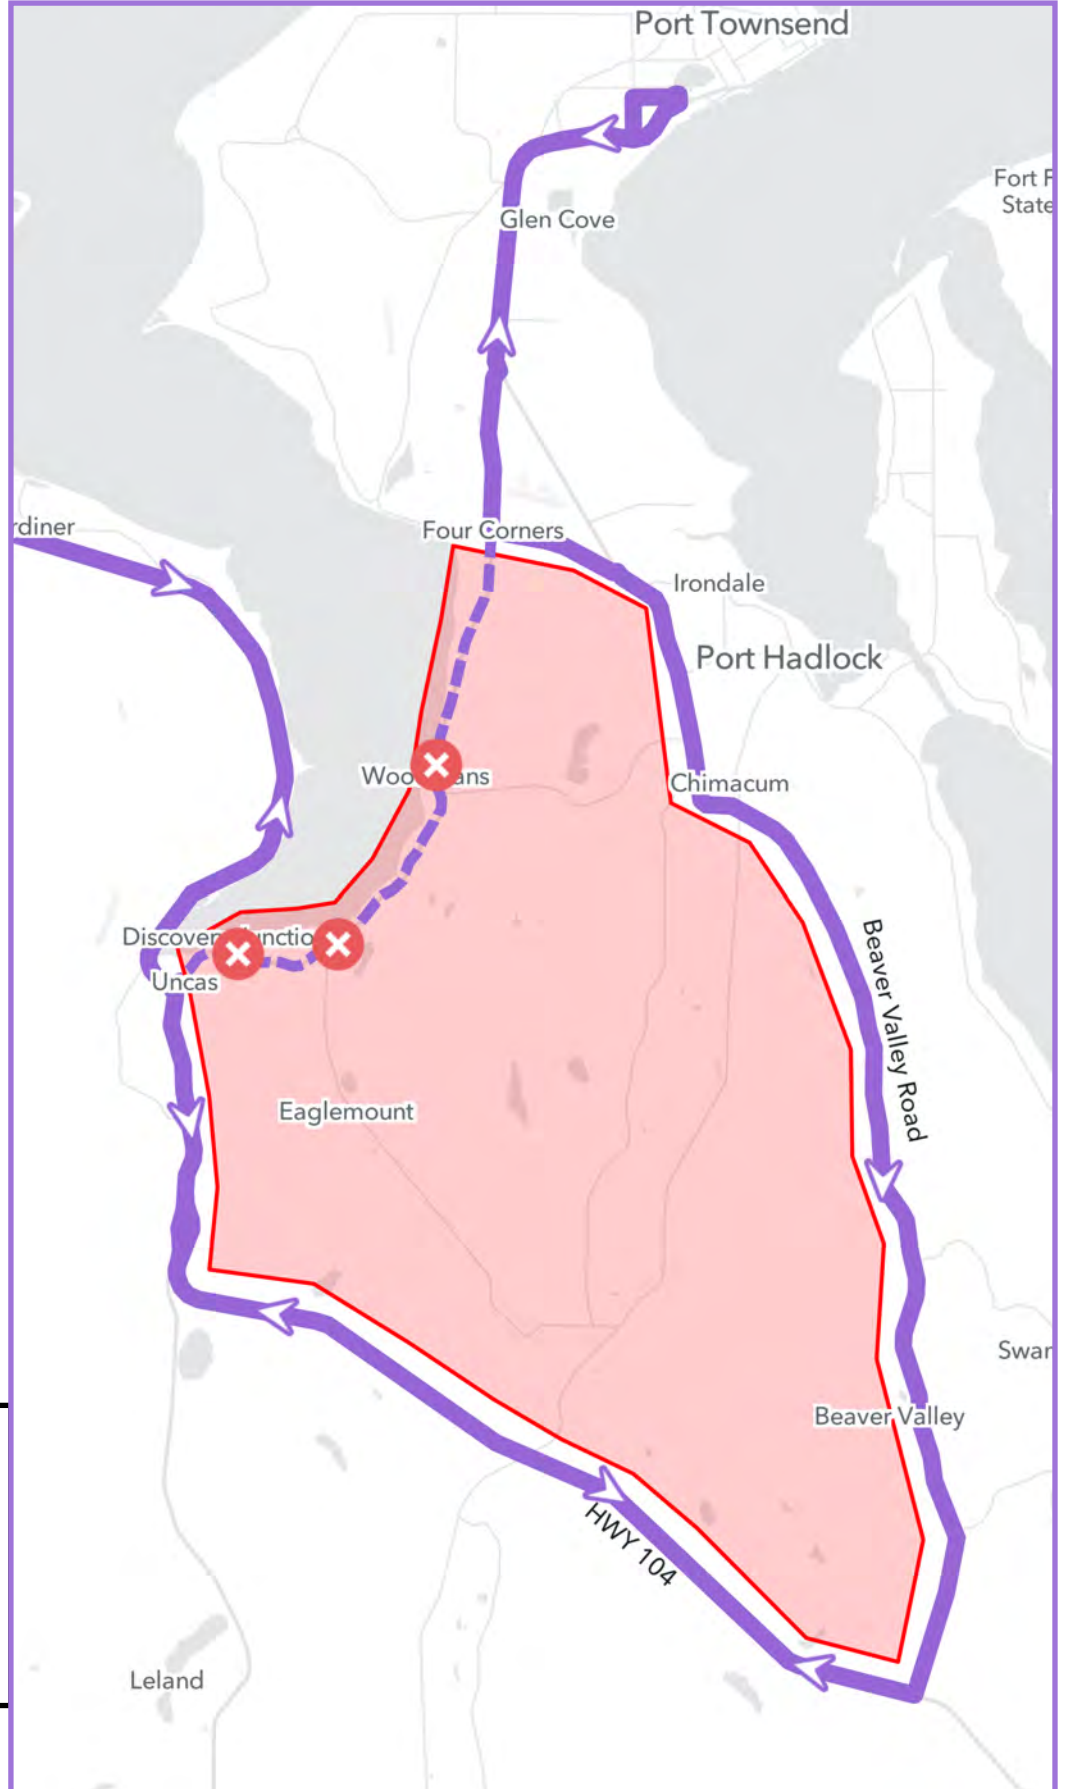

#8 Sequim

**Bus proceeds to
(HWY 19) Beaver
Valley Road to
HWY 104, To
HWY 101 and on
route to Sequim**

	No Service
	#8 Route Deviation
	#8 Route
	Stop not Serviced