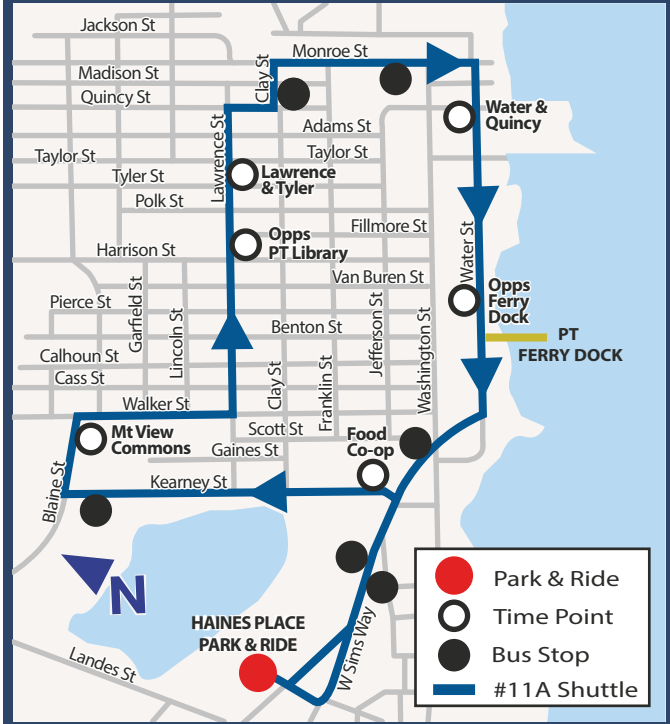

#11 SHUTTLE - LOOP A SATURDAY SERVICE

9:00	9:03	9:04	9:07	9:08	9:11	9:12	9:20
10:00	10:03	10:04	10:07	10:08	10:11	10:12	10:20
11:00	11:03	11:04	11:07	11:08	11:11	11:12	11:20
12:00	12:03	12:04	12:07	12:08	12:11	12:12	12:20
1:00	1:03	1:04	1:07	1:08	1:11	1:12	1:20
2:00	2:03	2:04	2:07	2:08	2:11	2:12	2:20
3:00	3:03	3:04	3:07	3:08	3:11	3:12	3:20
4:00	4:03	4:04	4:07	4:08	4:11	4:12	4:20
5:00	5:03	5:04	5:07	5:08	5:11	5:12	5:20
6:00	6:03	6:04	6:07	6:08	6:11	6:12	6:20
7:00	7:03	7:04	7:07	7:08	7:11	7:12	7:20
8:00	8:03	8:04	8:07	8:08	8:11	8:12	8:20

- Park & Ride
- Time Point
- Bus Stop
- #11A Shuttle

#11 SHUTTLE - LOOP B WEEKDAY SERVICE

057	054	142	160	137	218	055	057
Depart Haines Place Park & Ride	Food Co-op	Mountain View Commons	Opposite PT Library	Lawrence & Tyler	Water & Quincy	Water & Fillmore Opps. Ferry Dock	Arrive Haines Place Park & Ride
8:30	8:32	8:33	8:35	8:36	8:37	8:40	8:50
9:30	9:32	9:33	9:35	9:36	9:37	9:40	9:50
10:30	10:32	10:33	10:35	10:36	10:37	10:40	10:50
11:30	11:32	11:33	11:35	11:36	11:37	11:40	11:50
12:30	12:32	12:33	12:35	12:36	12:37	12:40	12:50
1:30	1:32	1:33	1:35	1:36	1:37	1:40	1:50
2:30	2:32	2:33	2:35	2:36	2:37	2:40	2:50
3:30	3:32	3:33	3:35	3:36	3:37	3:40	3:50
4:30	4:32	4:33	4:35	4:36	4:37	4:40	4:50
5:30	5:32	5:33	5:35	5:36	5:37	5:40	5:50
6:30	6:32	6:33	6:35	6:36	6:37	6:40	6:50
7:30	7:32	7:33	7:35	7:36	7:37	7:40	7:50

- Park & Ride
- Time Point
- Bus Stop
- #11A Shuttle