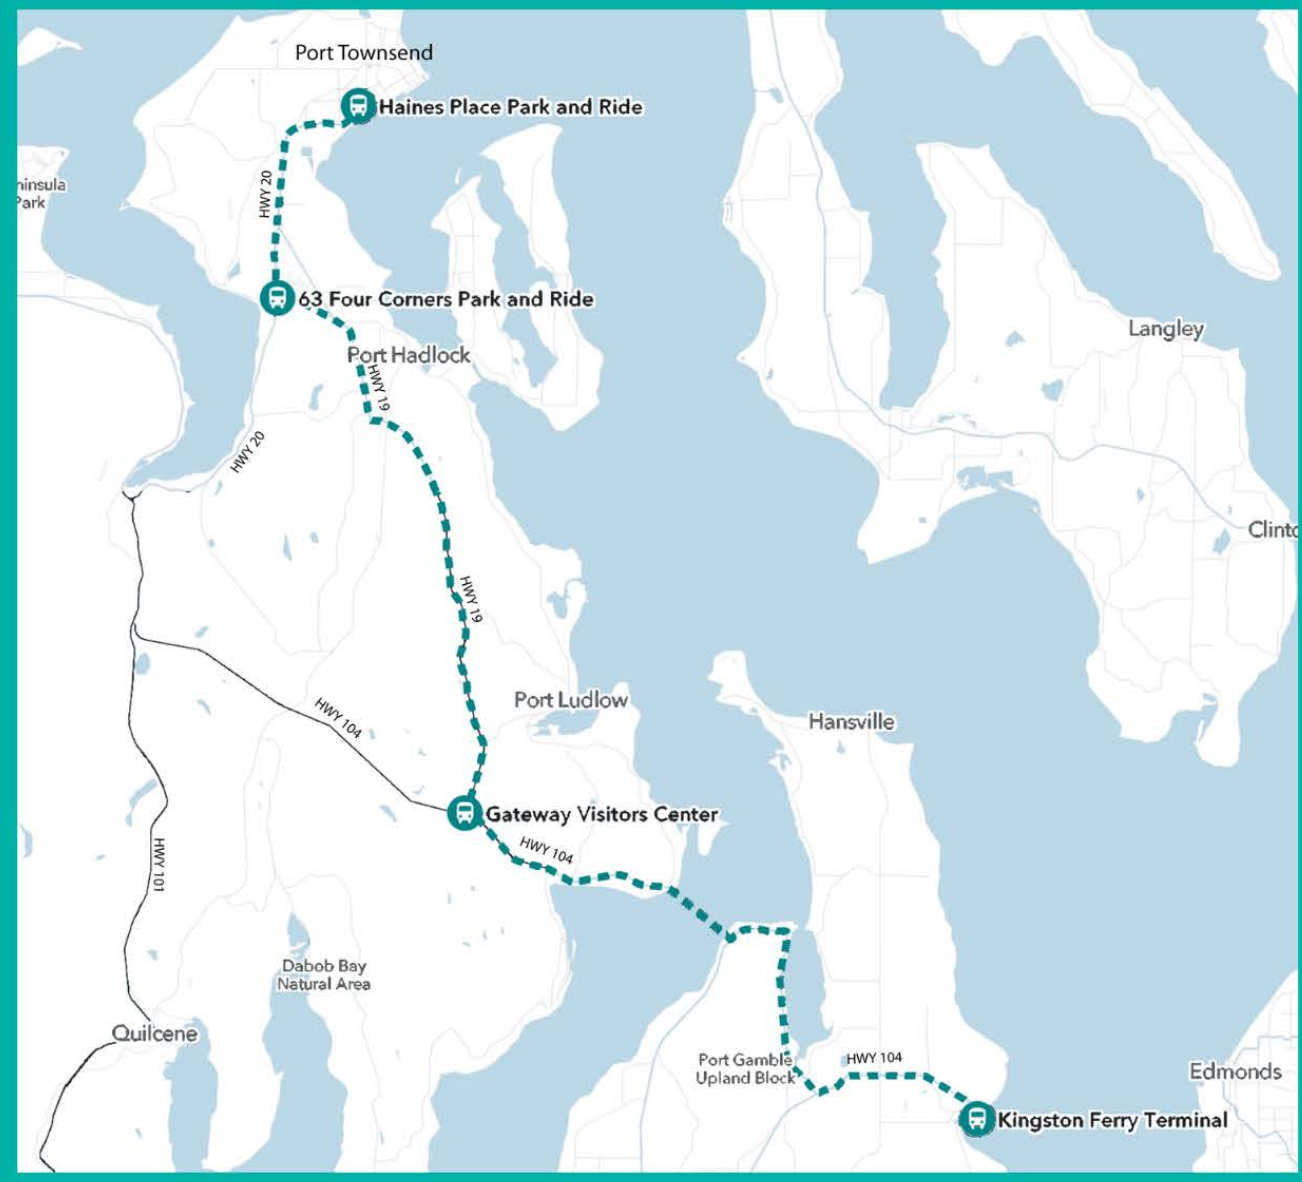

Changes Effective:
Monday, June 5, 2023

JEFFERSON TRANSIT AUTHORITY

#14 Kingston Express Schedule

Monday-Friday

Port Townsend to Kingston

Stop #057	Stop #002	Stop #247	Stop #248
Haines Place Park & Ride	Four Corners Park & Ride	Gateway Visitors Center	Kingston Ferry Terminal
7:20 am	7:32 am	7:57 am	8:32 am
2:50 pm	3:02 pm	3:27 pm	4:02 pm