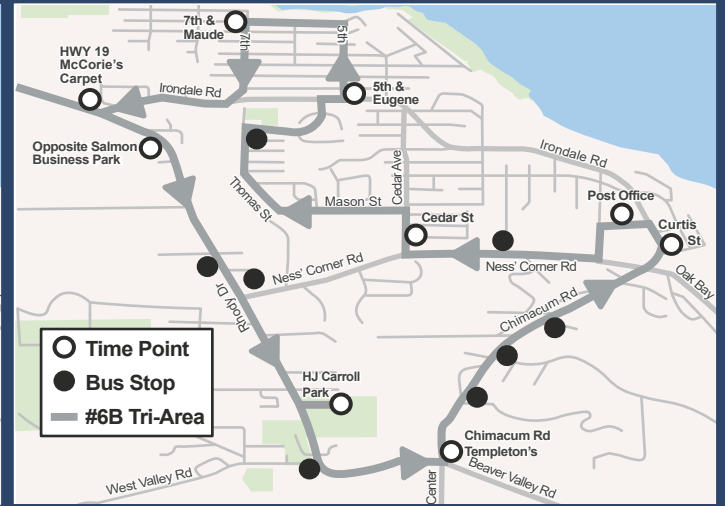

#6A TRI AREA LOOP

WEEKDAY SERVICE

057	057	192	002	105	007	006	133	140	131	101	056	108	002	189	057
Park & Ride to early Uptown Downtown pick-up	Depart Haines Place Park & Ride	Sims & Hendricks	63 Four Corners Park & Ride	Irondale @ Sign Station	7th & Maude	5th & Eugene	Jefferson County Library	Port Hadlock Post Office	Port Hadlock QFC	Chimacum Light (N)	HJ Carroll Park	Salmon Business Park	63 Four Corners Park & Ride	Jefferson Healthcare	Arrive Haines Place Park & Ride
6:30	6:45	6:47	6:55	6:58	7:01	7:03	7:08	7:10	7:11	7:15	7:17	7:19	7:24	7:33	7:35
-	10:00	10:02	10:10	10:13	10:16	10:18	10:23	10:25	10:26	10:30	10:32	10:34	10:39	10:48	10:52
-	1:00	1:02	1:10	1:13	1:16	1:18	1:23	1:25	1:26	1:30	1:32	1:34	1:39	1:50	1:52
-	2:00	2:02	2:10	2:13	2:16	2:18	2:23	2:25	2:26	2:30	2:32	2:34	2:39	2:48	2:52
-	4:00	4:02	4:10	4:13	4:16	4:18	4:23	4:25	4:26	4:30	4:32	4:34	4:39	4:48	4:52

#6A TRI AREA LOOP

SATURDAY SERVICE

8:45	9:00	9:02	9:10	9:13	9:16	9:18	9:23	9:25	9:26	9:30	9:32	9:34	9:39	9:48	9:50
-	3:00	3:02	3:10	3:13	3:16	3:18	3:23	3:25	3:26	3:30	3:32	3:34	3:39	3:48	3:50
-	4:00	4:02	4:10	4:13	4:16	4:18	4:23	4:25	4:26	4:30	4:32	4:34	4:39	4:48	4:50

#6B TRI AREA LOOP

WEEKDAY SERVICE

057	192	002	107	056	041	132	239	143	232	233	104	002	189	057
Depart Haines Place Park & Ride	Sims & Hendricks	63 Four Corners Park & Ride	Opposite Salmon Bus. Park	HJ Carroll Park	Chimacum Chevron	Irondale Rd & Curtis St	Port Hadlock Post Office	Cedar (N of Library)	5th & Eugene	7th & Maude	Hwy 19 (Rhody Dr) @ McCrorie's	63 Four Corners Park & Ride	Jefferson Healthcare	Arrive Haines Place Park & Ride
9:00	9:02	9:10	9:12	9:17	9:19	9:21	9:22	9:25	9:29	9:32	9:35	9:39	9:48	9:52
11:00	11:02	11:10	11:12	11:17	11:19	11:21	11:22	11:25	11:29	11:32	11:35	11:39	11:48	11:53
12:00	12:02	12:10	12:12	12:17	12:19	12:21	12:22	12:25	12:29	12:32	12:35	12:39	12:48	12:52
3:00	3:02	3:10	3:12	3:17	3:19	3:21	3:22	3:25	3:29	3:32	3:35	3:39	3:48	3:52
7:05	7:07	7:15	7:17	7:22	7:24	7:26	7:27	7:30	7:34	7:37	7:40	*7:44	-	-

*Transfer to #7 @ 7:44 PM for transportation beyond Four Corners

#6B TRI AREA LOOP

SATURDAY SERVICE

11:00	11:02	11:10	11:12	11:17	11:19	11:21	11:22	11:25	11:29	11:32	11:35	11:39	11:48	11:50
1:00	1:02	1:10	1:12	1:17	1:19	1:21	1:22	1:25	1:29	1:32	1:35	1:39	1:48	1:50
7:05	7:07	7:15	7:17	7:22	7:24	7:26	7:27	7:30	7:34	7:37	7:40	7:44	7:53	7:55