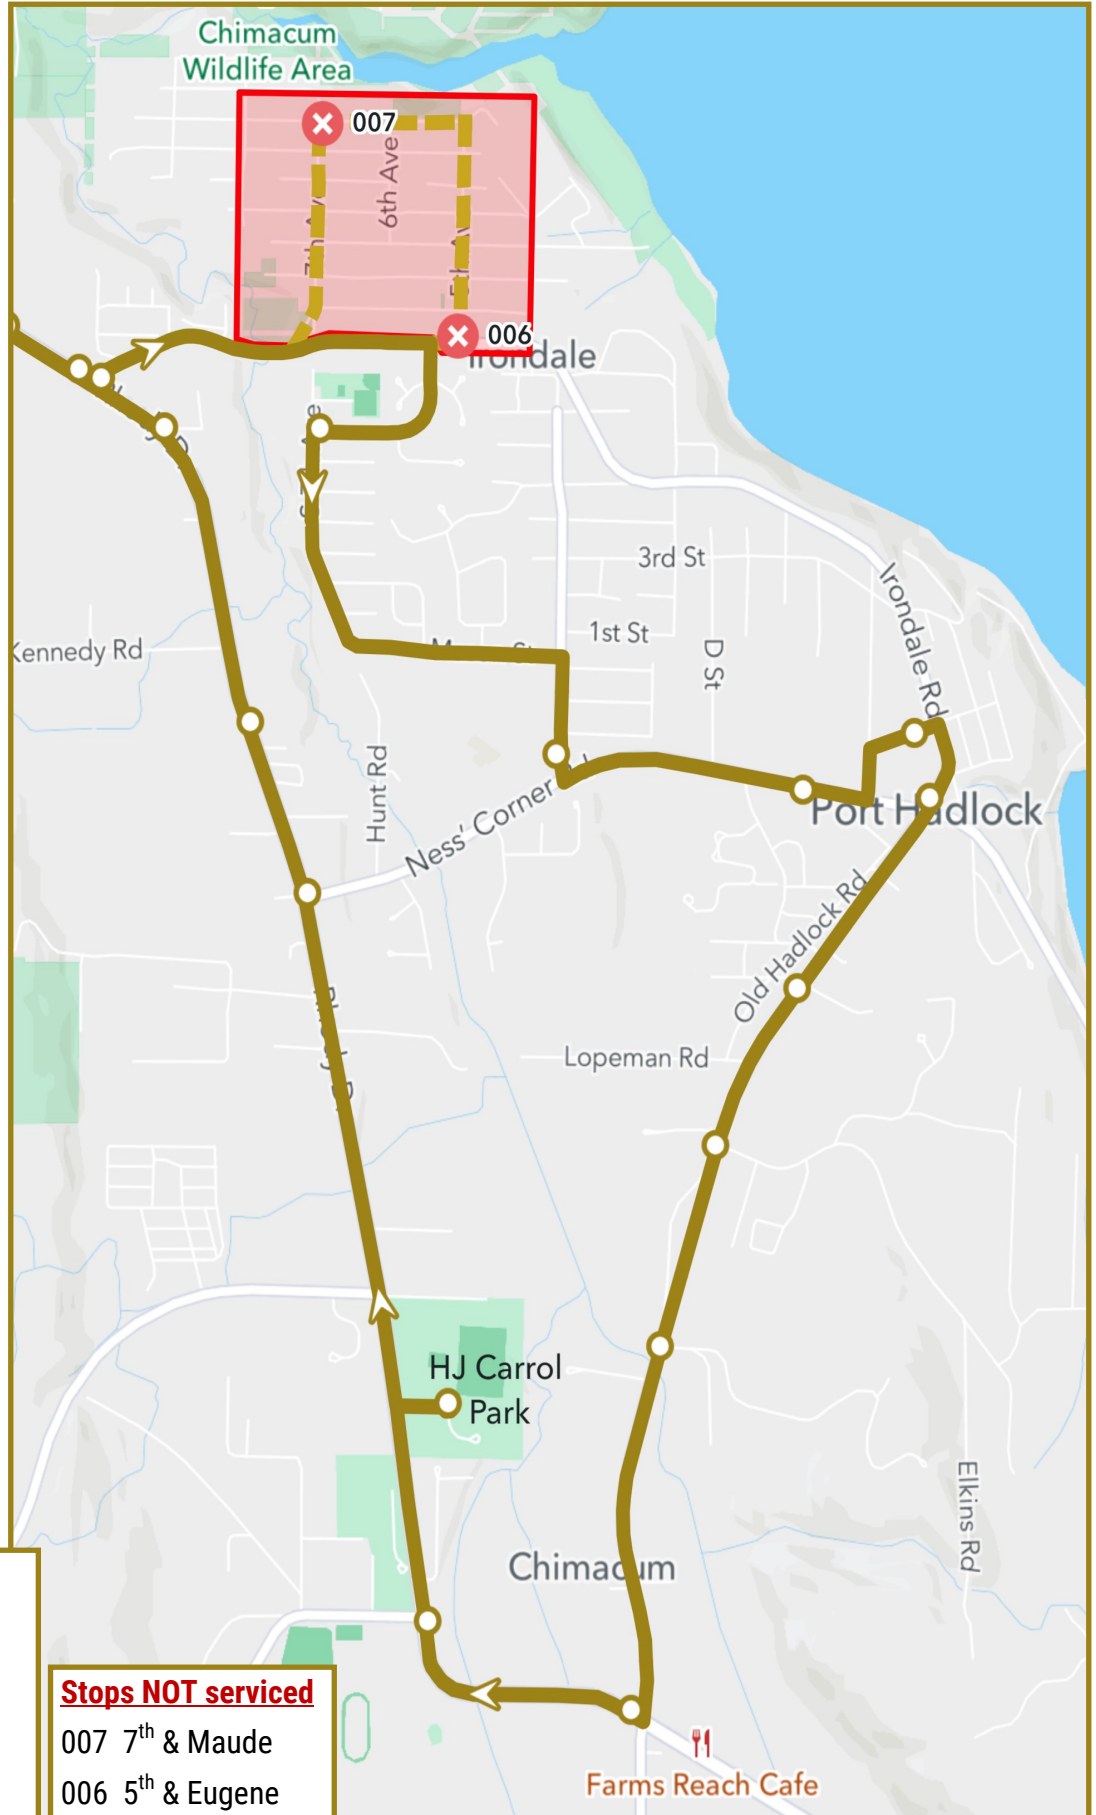

#6A Tri-Area Loop

C	HP Park & Ride
R	Sims Way / HWY 20
C	Sims Way / HWY 20
R	HWY 20
L	4 Corners Road
S	4 Corners Park & Ride
L	4 Corner Road
R	HWY 19
L	Irondale Road
R	Patison Street
L	7th Street
C	Thomas Drive
C	Mason Street
R	Cedar Street
L	Ness' Corner Road
L	Masonic Hall Road
R	Matheson Road
R	Irondale Road
C	Chimacum Road
R	Rhody Drive
L	4 Corners Road
S	4 Corner Park & Ride
R	HWY 20
L	HWY 20/Sims Way
L	Sheridan Street
R	19th Street
R	Landes Street
L	12th Street
L	Haines Place
S	HP Park & Ride

No Service

#6B Route Deviation

#6B Route

X Stop not Serviced

Stops NOT serviced
 007 7th & Maude
 006 5th & Eugene