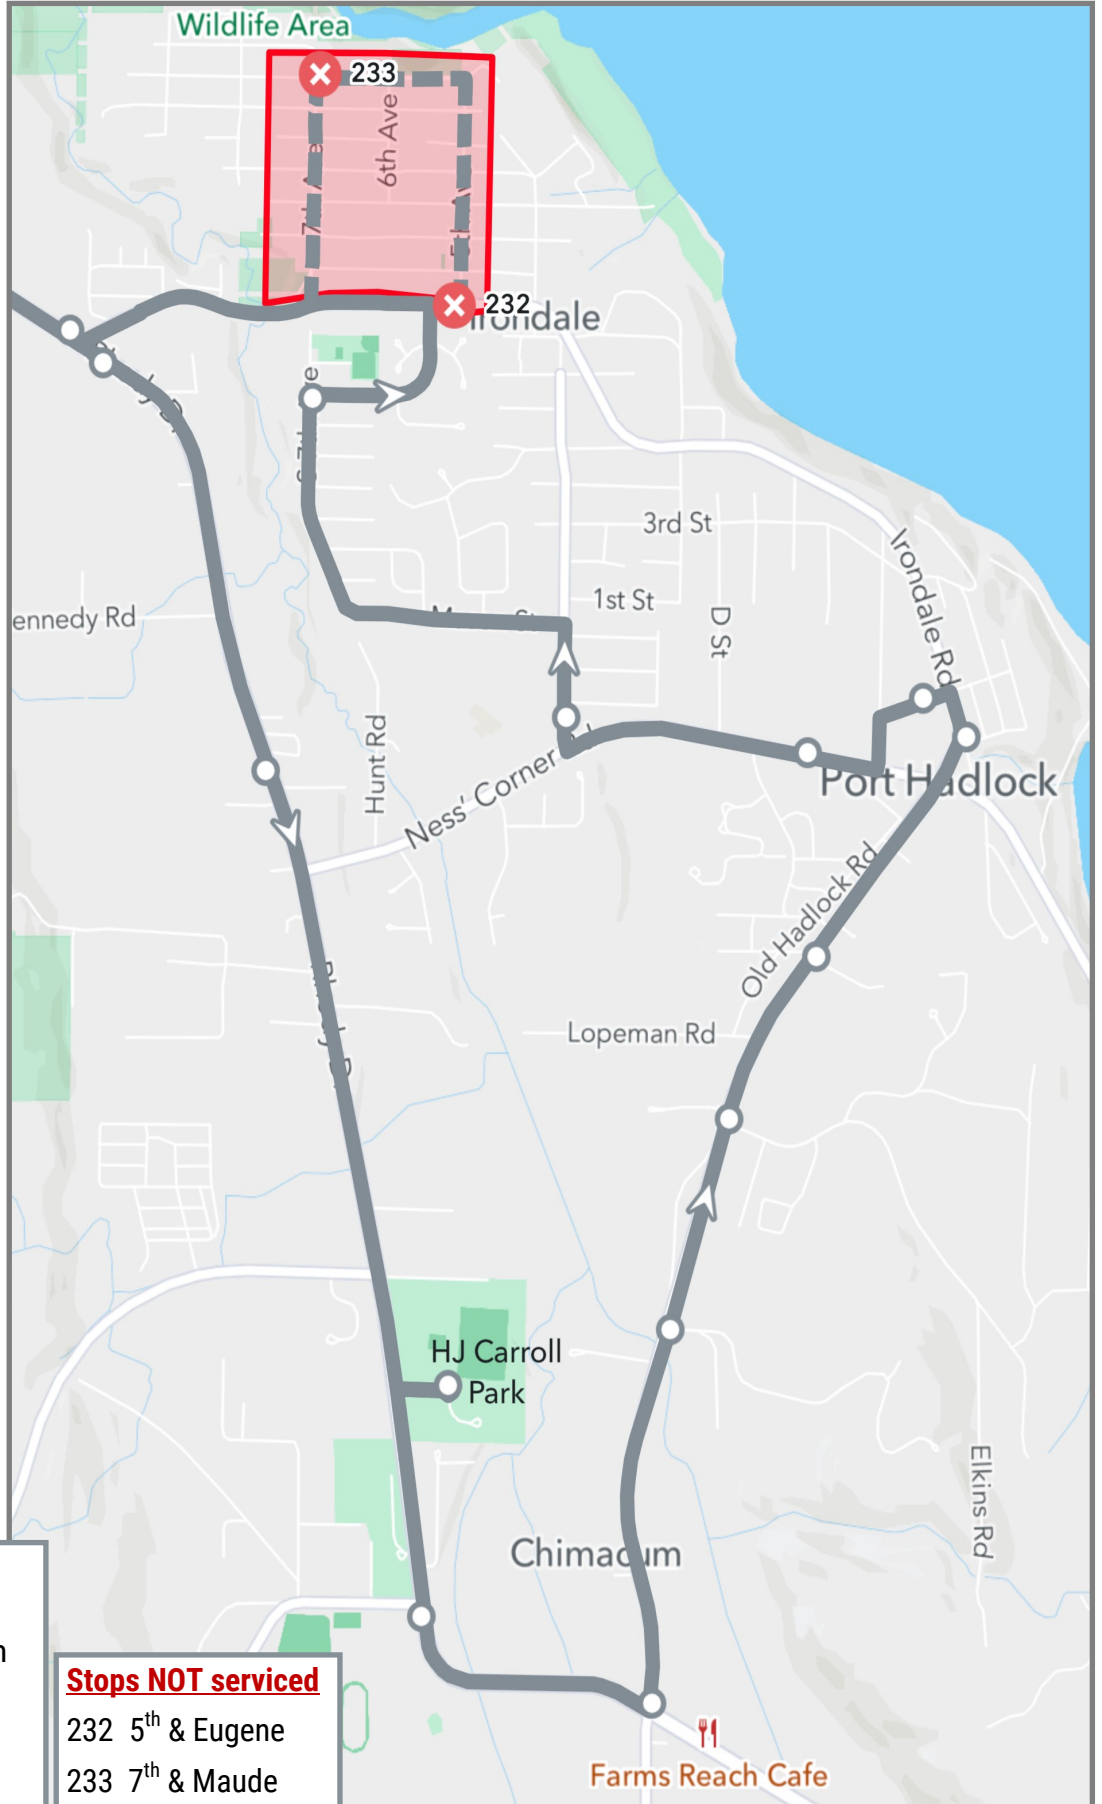

#6B Tri-Area Loop

C	HP Park & Ride
R	Sims Way / HWY 20
C	Sims Way / HWY 20
R	HWY 20
L	4 Corners Road
S	4 Corners Park & Ride
L	4 Corner Road
R	HWY 19
C	Rhody Drive
L	Chimacum Road
C	Irondale Road
L	Matheson Road
L	Masonic Hall Road
R	Ness' Corner Road
R	Cedar Street
L	Mason Street
C	Thomas Drive
C	7th Avenue
R	Patison Street
L	Irondale Road
R	Rhody Drive
L	4 Corners Road
S	4 Corner Park & Ride
R	HWY 20
L	HWY 20/Sims Way
L	Sheridan Street
R	19th Street
R	Landes Street
L	12th Street
L	Haines Place
S	HP Park & Ride

Stops NOT serviced
 232 5th & Eugene
 233 7th & Maude

Farms Reach Cafe