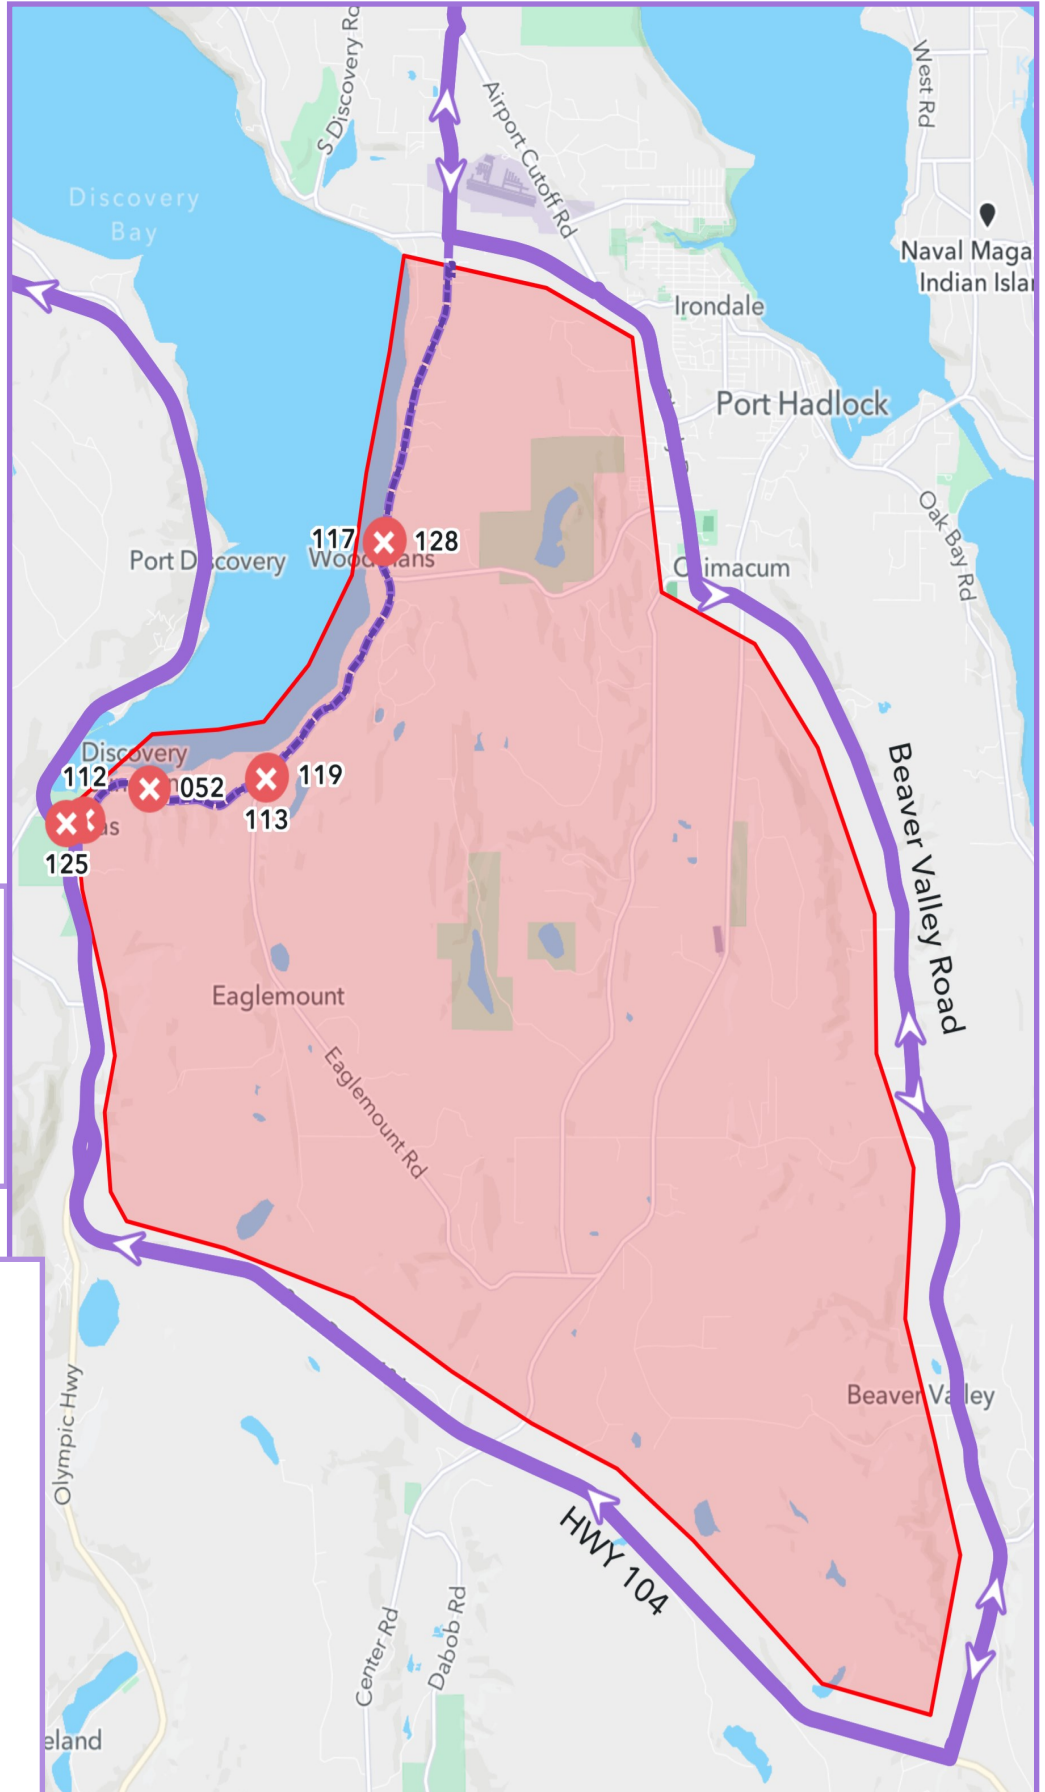

#8 Sequim

Bus proceeds to (HWY 19) Beaver Valley Road to HWY 104, To HWY 101 and on route to Sequim

- No Service
- #8 Route Deviation
- #8 Route
- X Stop not Serviced

Stops NOT serviced

Outbound to Sequim

- 128 Highway 20 / Woodman Rd
- 119 Highway 20 / Opps Eaglemont
- 052 Fairmount Hill Rd

Inbound to Port Townsend

- 112 Highway 20 / Valley View Motel
- 113 Highway 20 / Eaglemont
- 117 Highway 20 / Malamute Rd